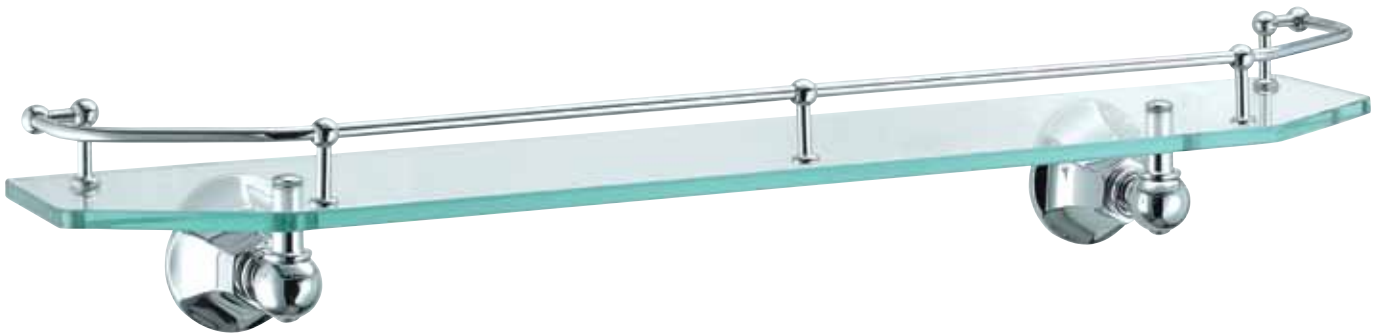

SOLID BRASS BATH ACCESSORIES

308
TOWEL
RING

304
ROBE
HOOK

310-18, 310-24, 310-30
SINGLE TOWEL BAR

Available in 18", 24" & 30"

311-18, 311-24, 311-30
DOUBLE TOWEL BAR

Available in 18", 24" & 30"

312-24
24" GALLERY SHELF

314
TUMBLER & HOLDER

316
SOAP DISH & HOLDER

318
OPEN TOILET PAPER HOLDER

321
SOAP
DISPENSER

522
TOWEL
SHELF

Carlton Collection

500 Series

SOLID BRASS BATH ACCESSORIES
POLISHED CHROME AND SATIN NICKEL