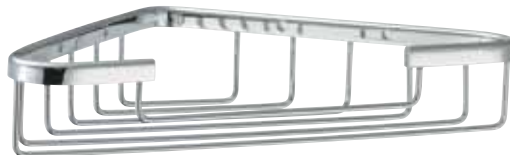

B60
5" BASKET

B61
9" BASKET

B67
DOUBLE CORNER BASKET

B62
BI-LEVEL BASKET

B63
CORNER BASKET

B64
MEDIUM CORNER BASKET

Available in Polished Chrome and Satin Nickel only

B68
TUB TRAY