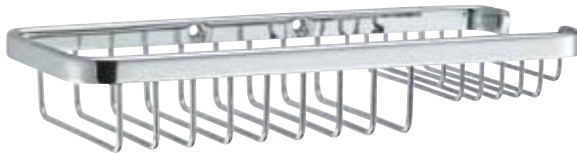

B60
5" BASKET

B61
9" BASKET

B67
DOUBLE CORNER BASKET

B62
BI-LEVEL BASKET

B63
CORNER BASKET

B64
MEDIUM CORNER BASKET

Available in Polished Chrome and Satin Nickel only

B68
TUB TRAY