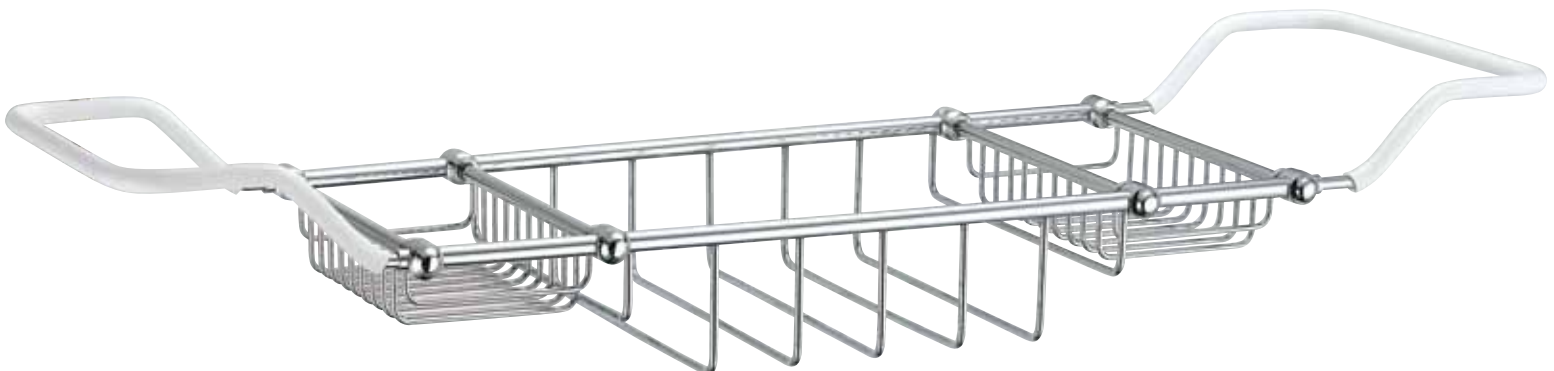

B60
5" BASKET

B61
9" BASKET

B67
DOUBLE CORNER BASKET

B62
BI-LEVEL BASKET

B63
CORNER BASKET

B64
MEDIUM CORNER BASKET

Available in Polished Chrome and Satin Nickel only

B68
TUB TRAY