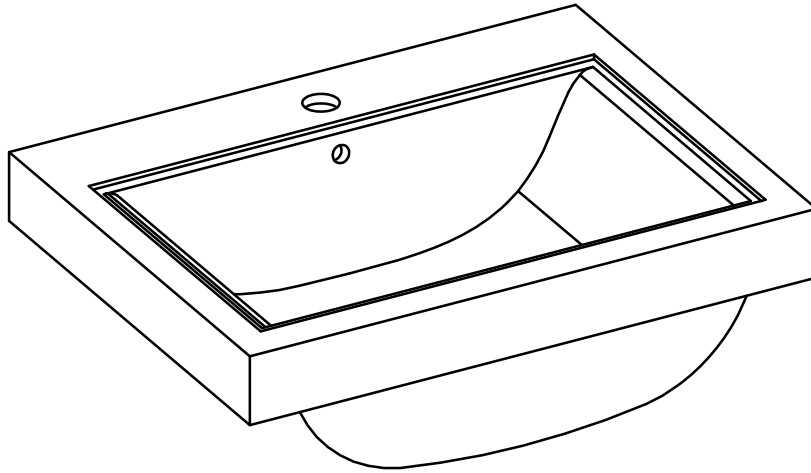

VENICE 24" CERAMIC SINK

TOP VIEW

FRONT VIEW