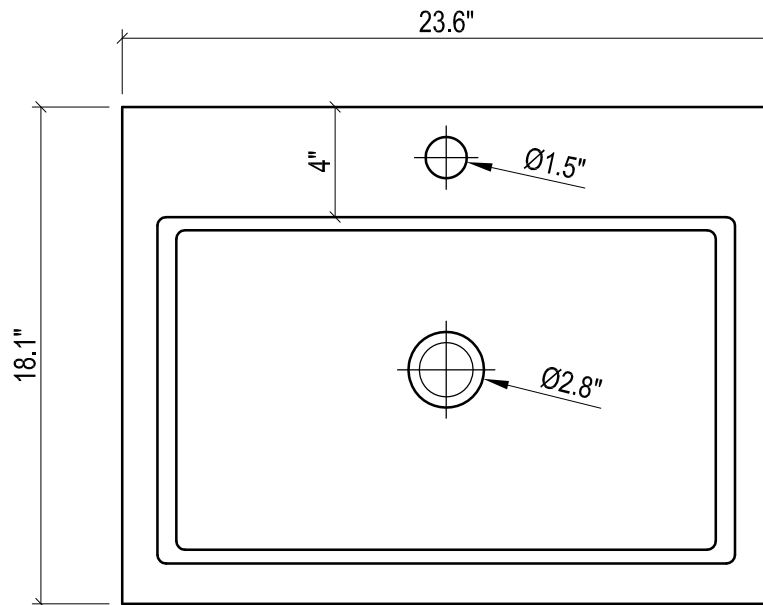

VENICE 24" CERAMIC SINK

TOP VIEW

FRONT VIEW