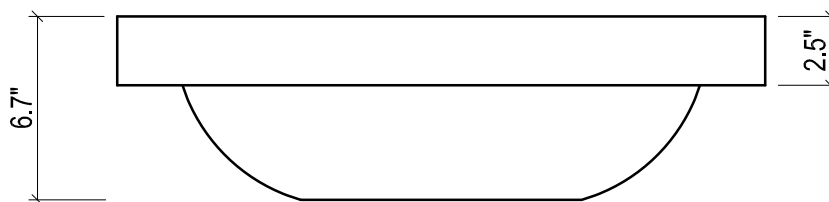

VENICE 24" CERAMIC SINK

TOP VIEW

FRONT VIEW