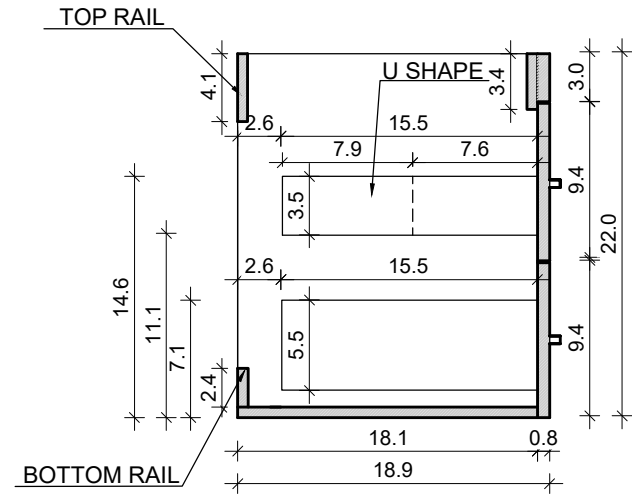

WD 3 FOR HARMONY 24-02

FRONT VIEW

SIDE VIEW

TOP VIEW

BACK VIEW