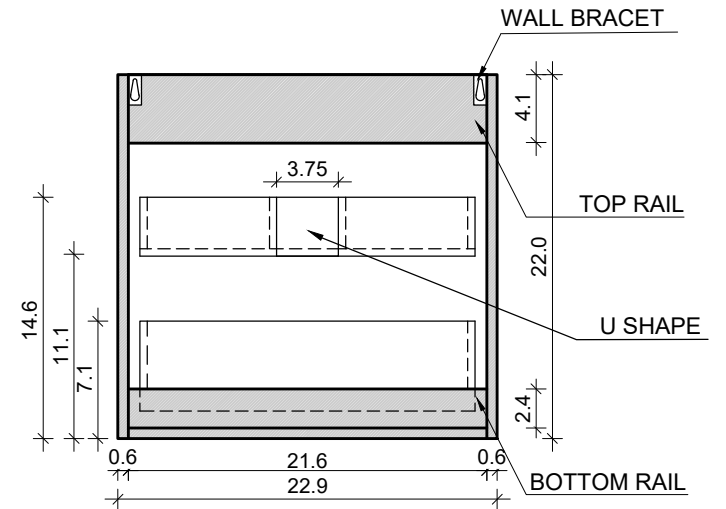

WD 3 FOR HARMONY 24-02

FRONT VIEW

SIDE VIEW

TOP VIEW

BACK VIEW