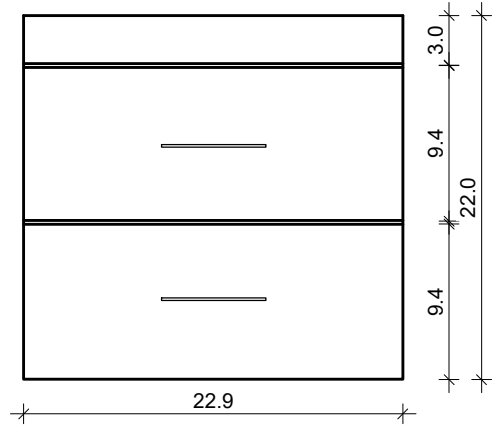

WD 3 FOR HARMONY 24-02

FRONT VIEW

SIDE VIEW

TOP VIEW

BACK VIEW