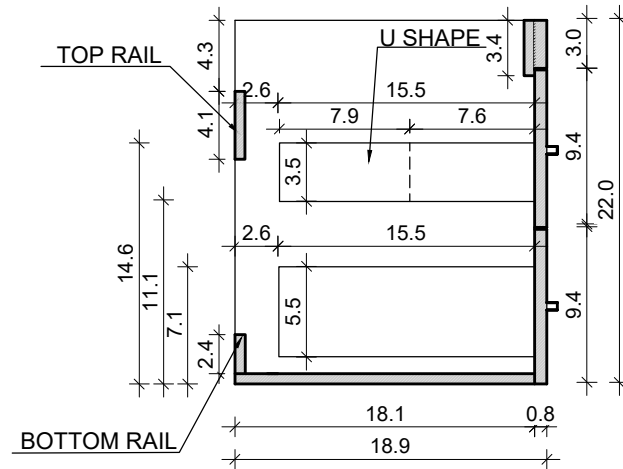

# DAYTONA 3 FOR TRIBECA 21-02

FRONT VIEW

SIDE VIEW

TOP VIEW

BACK VIEW