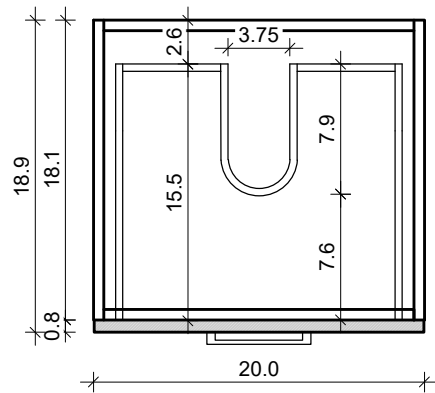

# DAYTONA 3 FOR TRIBECA 21-02

FRONT VIEW

SIDE VIEW

TOP VIEW

BACK VIEW