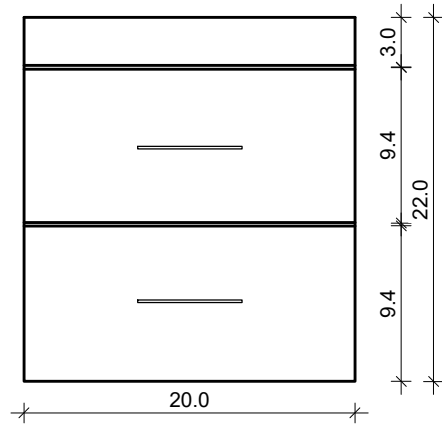

# DAYTONA 3 FOR TRIBECA 21-02

FRONT VIEW

SIDE VIEW

TOP VIEW

BACK VIEW