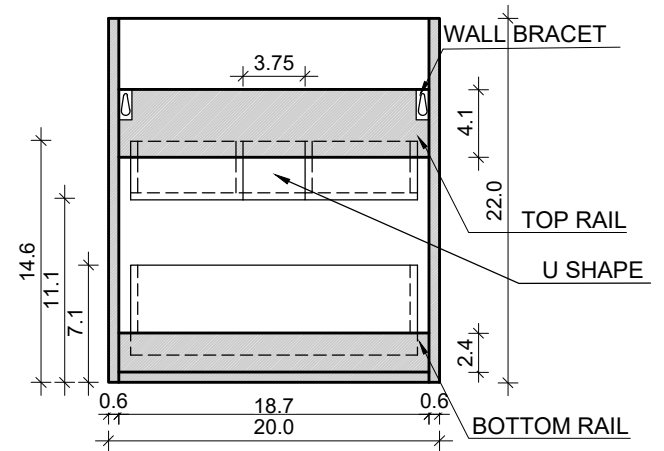

# DAYTONA 3 FOR TRIBECA 21-02

FRONT VIEW

SIDE VIEW

TOP VIEW

BACK VIEW