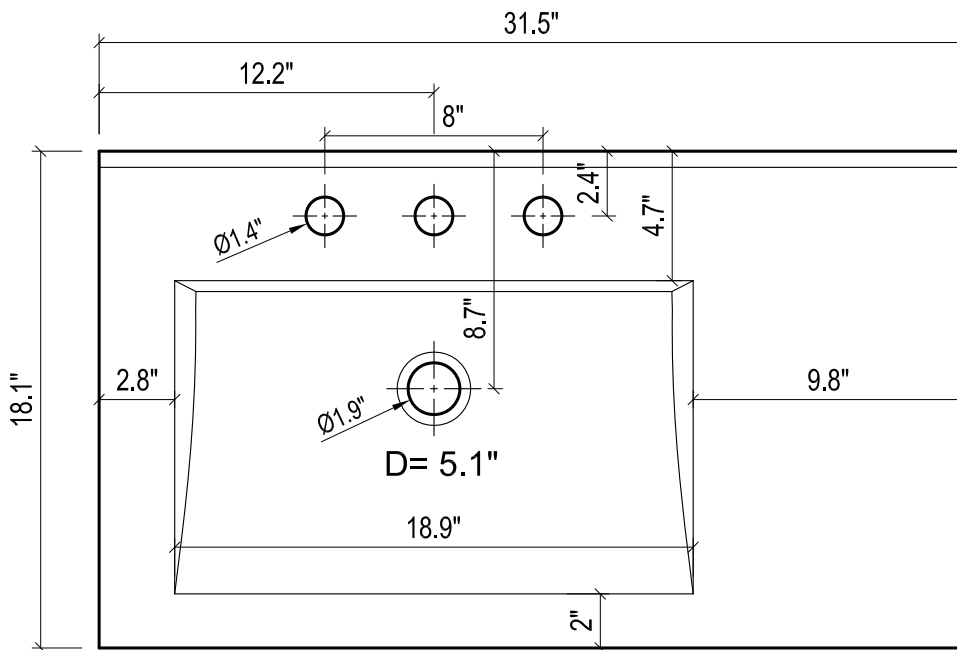

FIORELLA
F32W8-L CERAMIC SINK

TOP VIEW

SIDE VIEW

FRONT VIEW