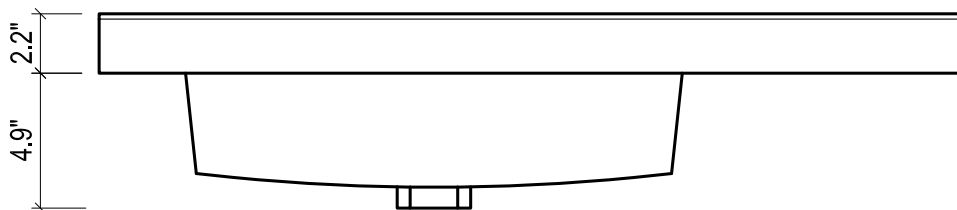

FIORELLA
F32W8-L CERAMIC SINK

TOP VIEW

SIDE VIEW

FRONT VIEW