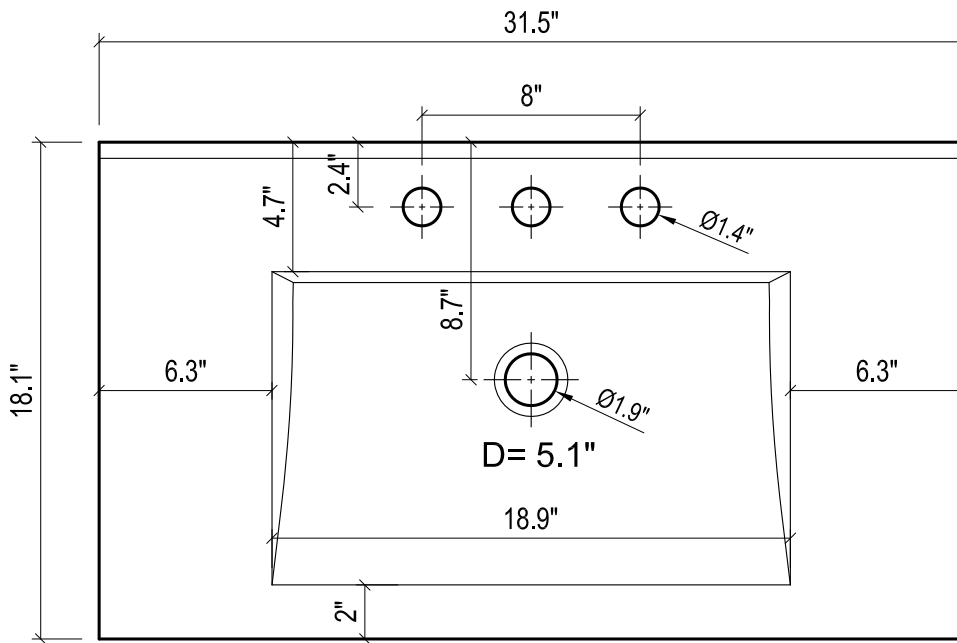

**FIORELLA**  
**F32W8 CERAMIC SINK**

TOP VIEW

SIDE VIEW

FRONT VIEW